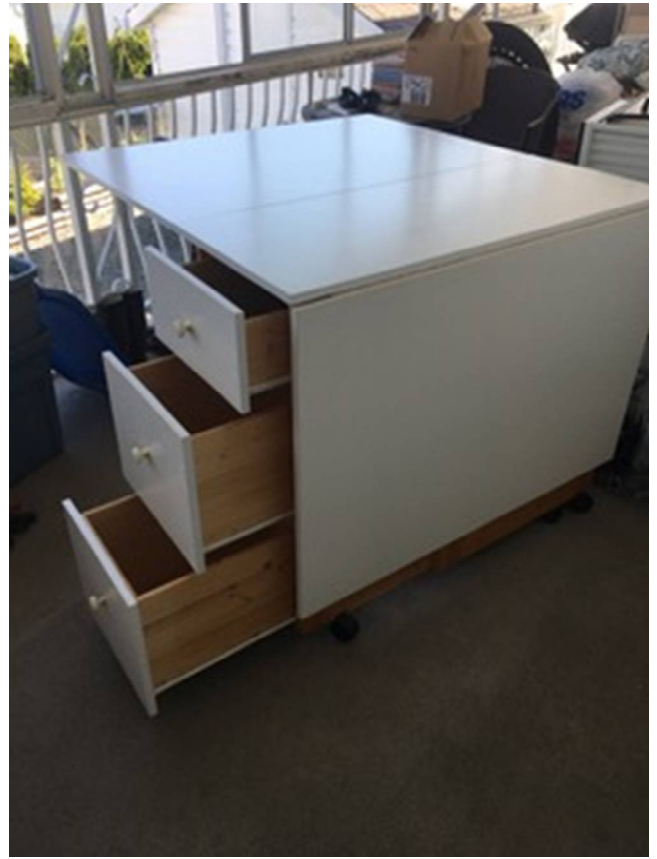

FOR SALE

Sewing/Cutting Table with Mat
Amazingly compact sewing/cutting table with Sew/Fit deluxe cutting mat (40 x 72 inches). Table is 35 inches high. Both swing out sides fold down to a small size of 20 x 40 inches. One side has three drawers and the other side has one drawer and two shelves. Table is on castors and In excellent condition. Table was well over \$600 and Mat is \$140 on line right now. **Now both for \$350.**